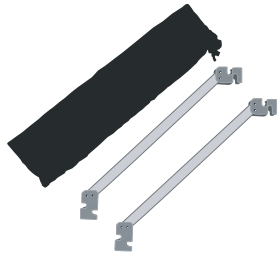

SET UP INSTRUCTION

Connection kit for Pop Up Magnetic

90° angle

Straight