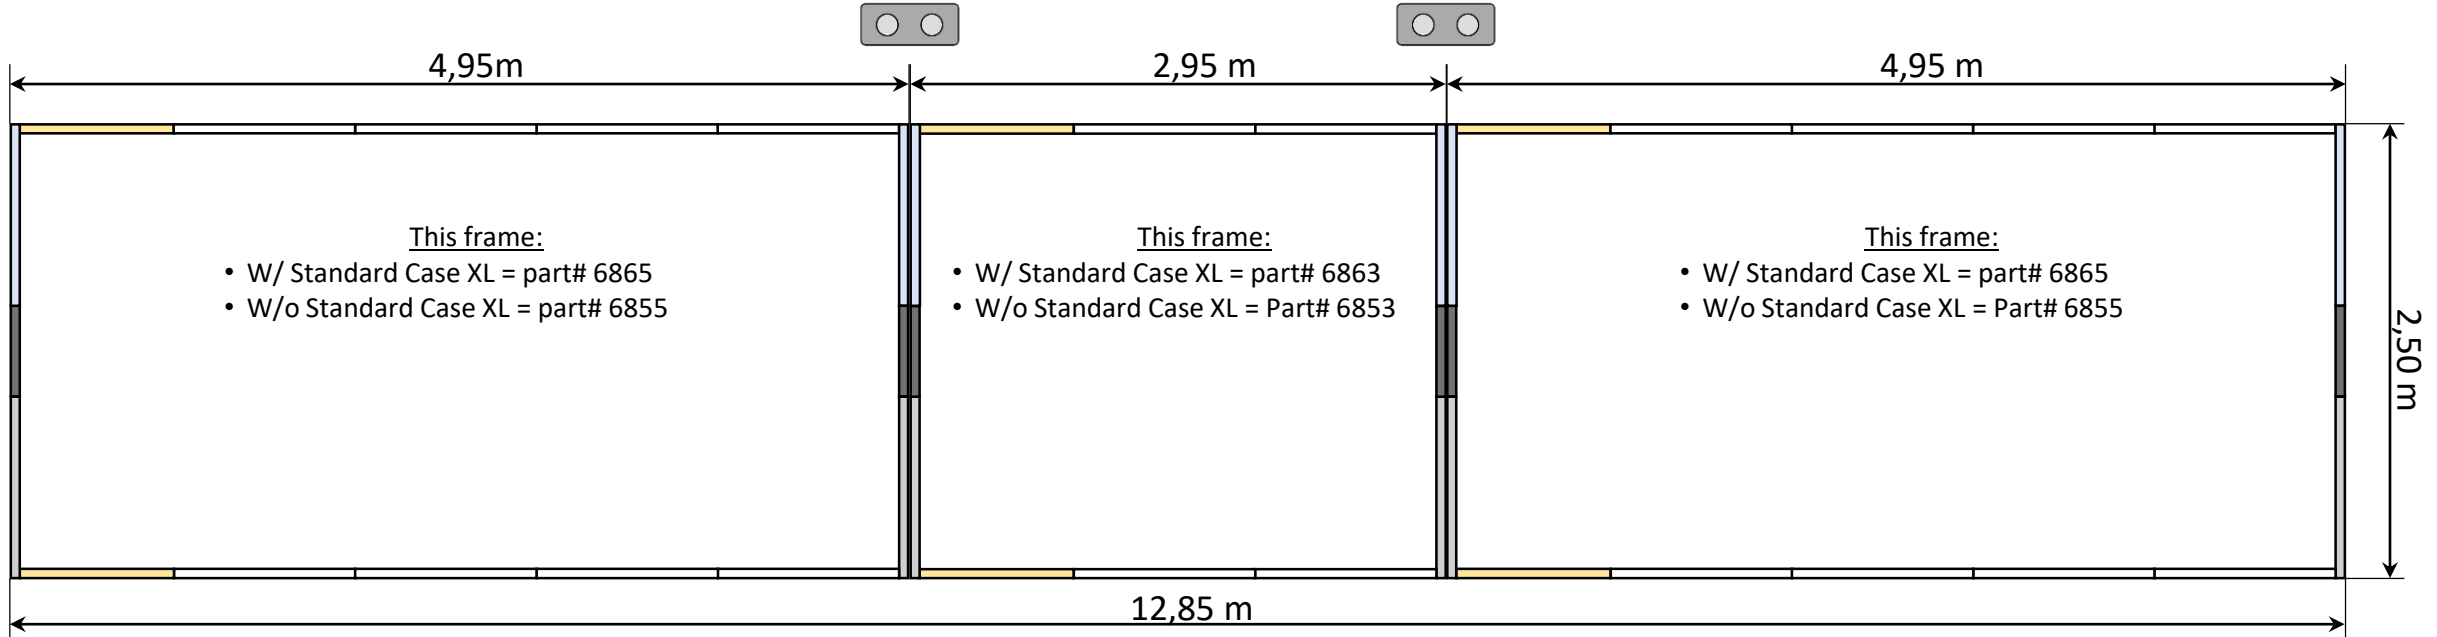

Expolinc Frame systems

- Parts/profiles included in the systems -

Connected Expolinc Frame system

Part# 6892,
Upper connector, included in part# 6877 & 6878

Supporting and connecting feet:

Part# 6875,
Double sided supporting feet (sold in pair).

Part# 6878,
Double sided Connecting foot
(sold as 1 x foot,
incl. Connector part# 6892).

Part# 6875,
Double sided supporting feet (sold in pair).