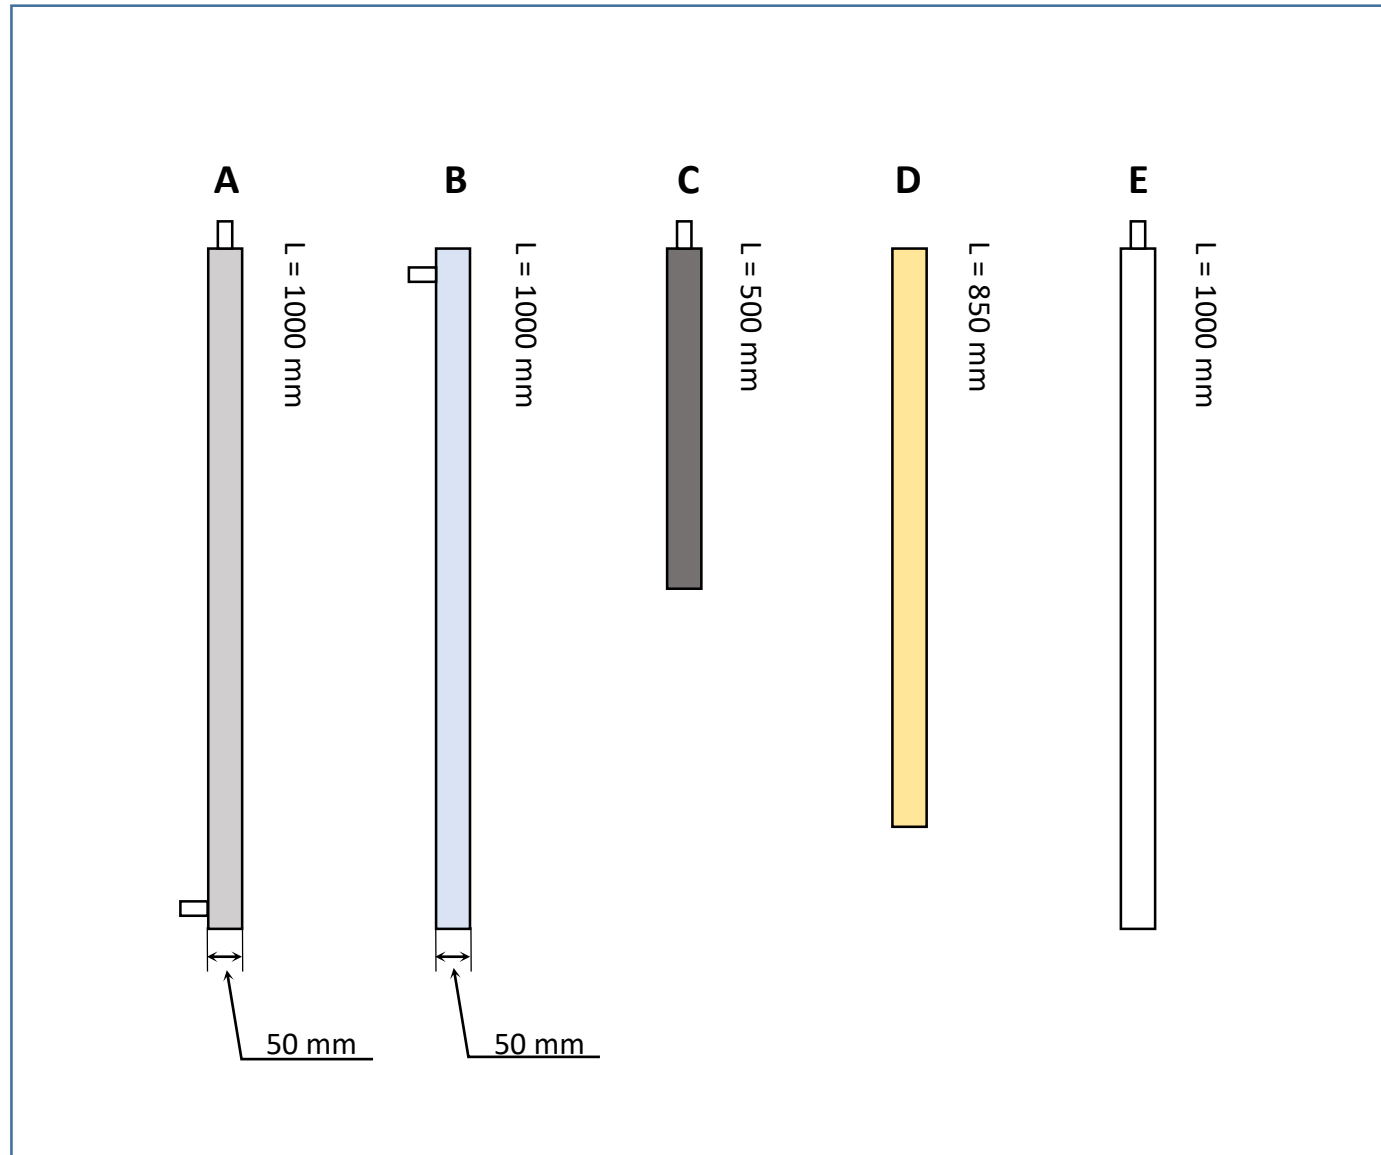

Expolinc Frame systems

- Parts/profiles included in the systems -

Connected Expolinc Frame system

Part# 6892,
Upper connector, included in part# 6877 & 6878

Supporting and connecting feet:

Part# 6875,
Double sided supporting feet (sold in pair).

Part# 6878,
Double sided Connecting foot
(sold as 1 x foot,
incl. Connector part# 6892).

Part# 6875,
Double sided supporting feet (sold in pair).