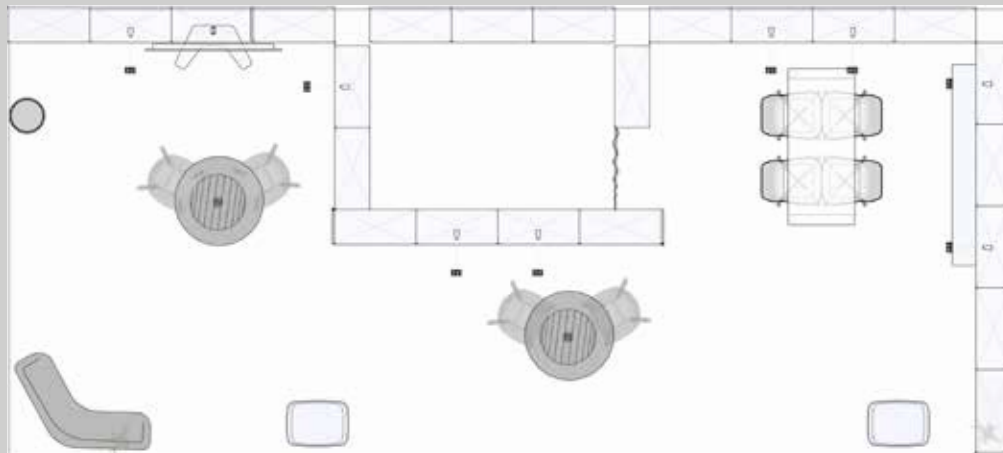

vacu vin

Seal it
Save it
Enjoy it later

Taste your wine
at its best

vacu vin

Craft cocktails
like a pro!

9 F 9
28 F 30

Verpakking
Hoekstand 9x4 m
Pop-Up Magnetic

Van der Heiden
EST. 1973