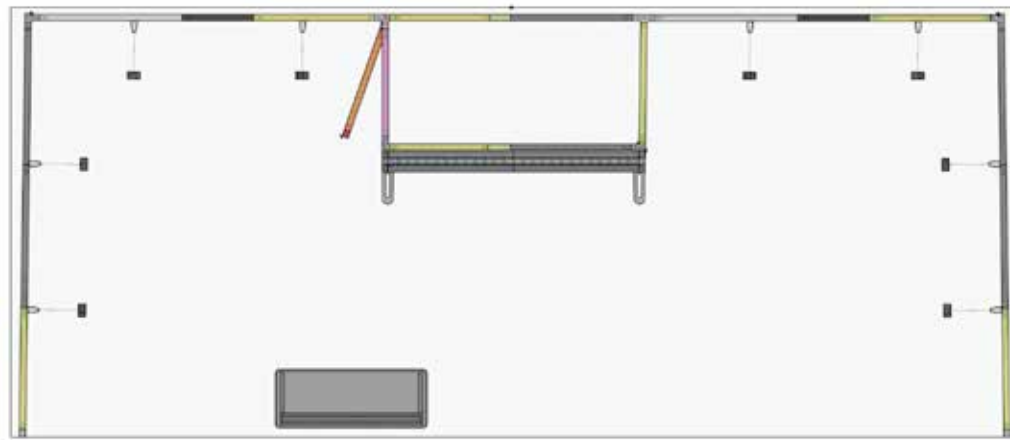

Verpakking
Tussenstand 9x4 m
Classic Frame & Light Frame